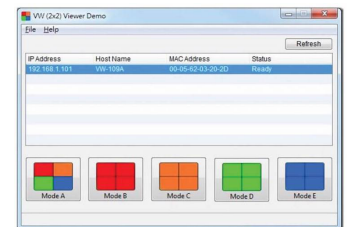

Volanti Displays

18440 Technology Drive, Unit 130
Morgan Hill, CA 95037, USA

Call Us On: **+1.408.500.3500**

www.volantidisplays.com

Video wall software: The video wall software utility enables remote input and mode selection.