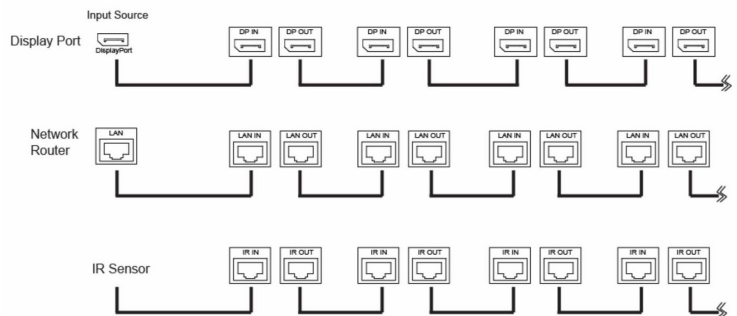

Picture-in-Picture: Supports main & secondary input

- Input video
- HDMI x 2
  - Displayport
  - DVI-I

**Video wall function,** accepts a single video input up to 4K resolution and scales it across all monitors. No external video wall controller is required.

## Order Numbers

65" rugged 4K monitor - 500 nit

P/N: VD-654k5

**Daisy chain:** The daisy chain function enables a single video and control input connection to multiple monitors and the video wall functionality.

**Remote connection option:** Video & commands connection from up to 300ft.