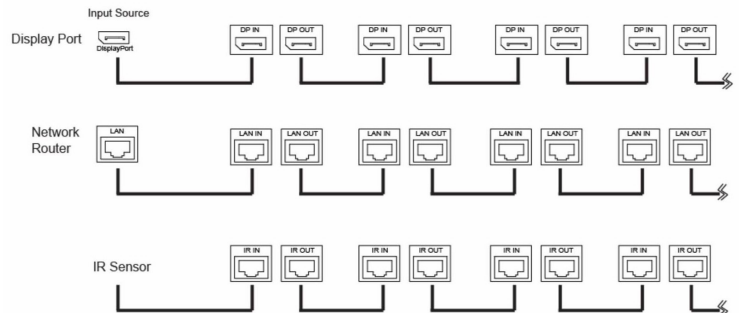

Picture-in-Picture: Supports main & secondary input

- Input video
- HDMI x 2
 - Displayport
 - DVI-I

Video wall function, accepts a single video input up to 4K resolution and scales it across all monitors. No external video wall controller is required.

Temperature, operating:	0 to 50°C
Humidity, operating:	20-85% non-condensing
Rated operating lifetime	70,000 hours
Power:	100 - 240VAC 50/60Hz
Size:	48.7" x 27.8"
Thickness:	1.9" no handles or PSU 2.9" with handles, no PSU 3.2" with handles & PSU
Bezel - same each side:	13.7mm
Enclosure:	Aluminum, 2.3mm
Mounting:	VESA 400 x 400mm, M6 Compatible with standard brackets
Orientation:	Portrait or landscape
Display Weight:	54 lbs
Shipping Weight & size:	65 lbs, 53" x 10" x 33"

Specifications subject to change without notice

Order Numbers

55" rugged 4K monitor - 500 nit

P/N: VD-554k5

Daisy chain: The daisy chain function enables a single video and control input connection to multiple monitors and the video wall functionality.

Remote connection option: Video & commands connection from up to 300ft.