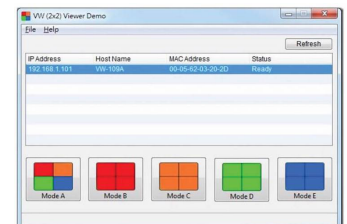

Volanti Displays

18440 Technology Drive
Morgan Hill, CA 95037, USA

Call Us On: **+1.408.500.3500**

www.volantidisplays.com

Video wall software: The video wall software utility enables remote input and mode selection.