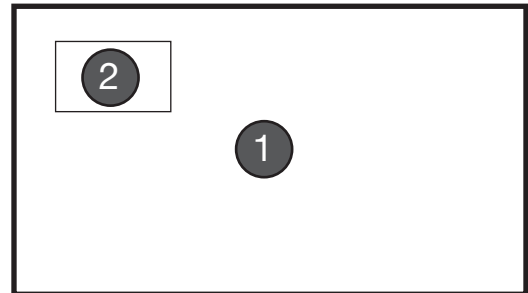

55" 4K Rugged Monitor

Open front, even-bezel, aluminum housed 4K monitor that is quick and easy to setup and offers advanced features:

- HDMI, DisplayPort, DVI input
- Picture-in-Picture & Quad view
- Video wall function integrated
- Option: Secure remote connection, video & commands

Picture-in-Picture: Supports main & secondary input

- Input video
- HDMI x 2
 - Displayport
 - DVI-I

Video wall function, accepts a single video input up to 4K resolution and scales it across all monitors. No external video wall controller is required.

Temperature, operating:	0 to 50°C
Humidity, operating:	20-85% non-condensing
Rated operating lifetime	70,000 hours
Power:	100 - 240VAC 50/60Hz
Size:	48.7" x 27.8"
Thickness:	1.9" no handles or PSU 2.9" with handles, no PSU 3.2" with handles & PSU
Bezel - same each side:	13.7mm
Enclosure:	Aluminum, 2.3mm
Mounting:	VESA 400 x 400mm, M6 Compatible with standard brackets
Orientation:	Portrait or landscape
Display Weight:	54 lbs
Shipping Weight & size:	65 lbs, 53" x 10" x 33"